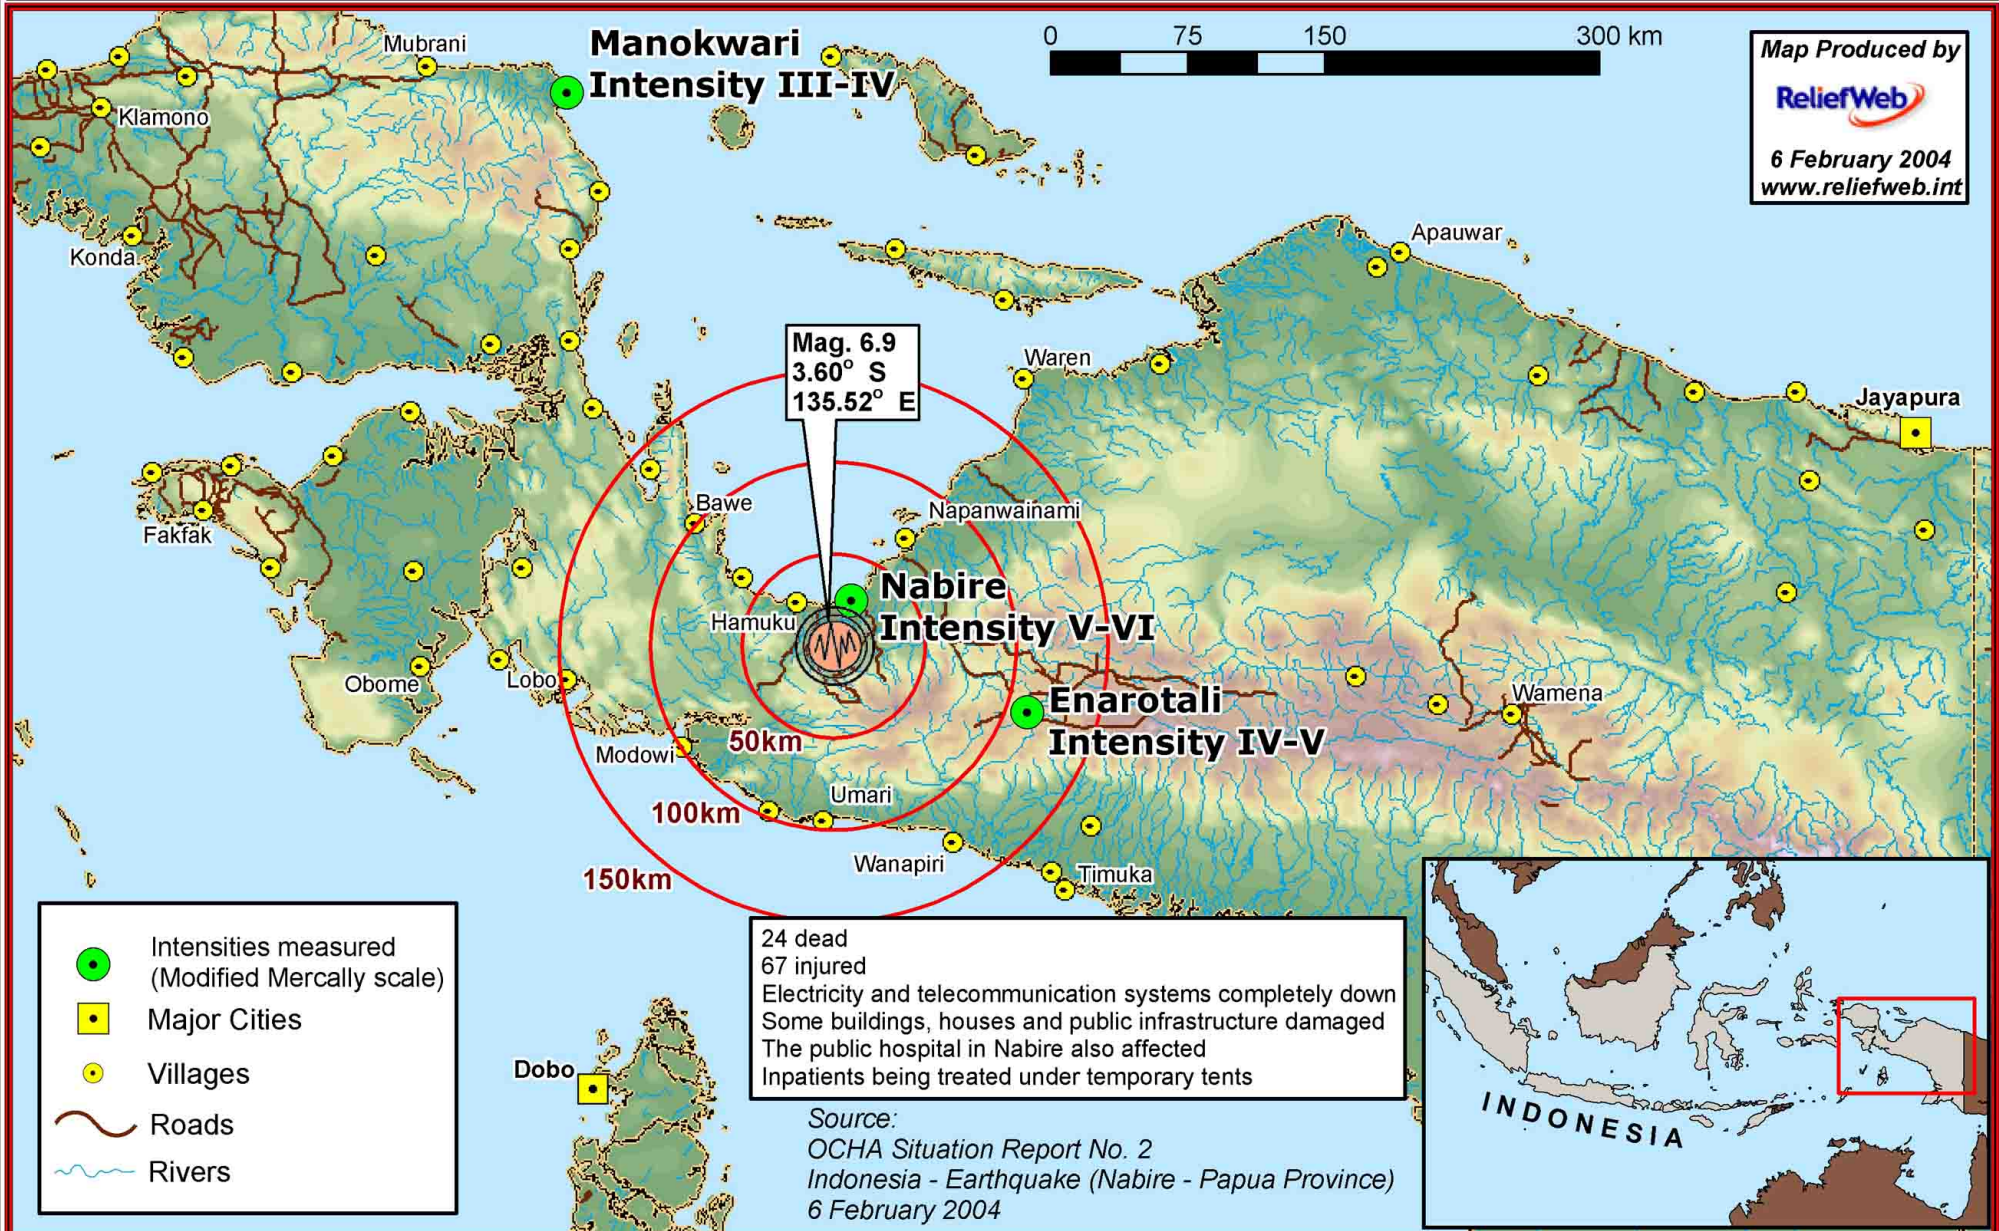

Indonesia - Earthquake Nabire - Papua Province

OCHA Situation Report No. 2
6 February 2004

"An earthquake measuring 6.9 on the Richter scale hit Nabire district in Papua Province (Irian Jaya) on Friday (6 Feb.) at 06:05 AM local time."

The boundaries and names shown and the designations used on this map do not imply official endorsement or acceptance by the United Nations